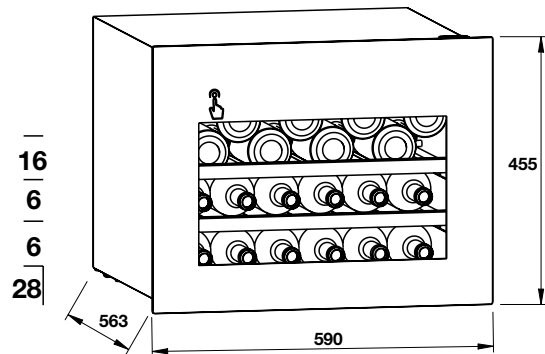

TỦ RƯỢU ÂM TỦ | BUILT-IN WINE COOLER HW-C62BB

Art.No.: **533.17.001** Giá / Price (+VAT): **21,990,000 Đ**

Đặc tính sản phẩm

- Tổng dung tích: 62 lít
- Lắp âm tủ
- Súc chứa: 28 chai (loại chai 0.75 lít tiêu chuẩn)
- 2 ngăn chứa gỗ có thể tháo rời
- Cửa kính không tay cầm với hệ thống PUSH PULL
- Cửa kính 3 lớp 1 lớp Low -E: Chống tia cực tím, giảm ngưng tụ hiệu quả và tiết kiệm năng lượng.
- Điều khiển cảm ứng với màn hình hiển thị LED
- Hệ thống chiếu sáng bên trong với đèn LED
- Hệ thống làm lạnh với máy nén
- Không đóng tuyết bên trong
- Bộ lọc than hoạt tính
- Nhiệt độ có thể điều chỉnh từ 5-20°C

Thông tin kỹ thuật

- Độ ồn: 41dB
- Hiệu điện thế: 220-240 V.AC
- Tần số: 50 Hz
- Công suất: 65 W
- Kích thước: 590R x 455C x 563S mm

Xuất xứ

- Trung Quốc

Performance

- Gross capacity: 62 liters
- Built-in
- Storage capacity: 28 bottles (Standard 0.75 liters bottles)
- 2 wooden removable grid shelves
- Handless glass door with PUSH PULL system
- 3 layer glass door with 1 layer Low -E: UV-resistant , Effectively reduce condensation &Energy saving.
- Touchpad controller with LED display
- Interior LED lighting
- Refrigeration with compressor
- Automatic defrost
- Charcoal active filter
- Adjustable temperature zone: 5-20°C

Technical information

- Noise level: 41 dB
- Voltage: 220-240 V.AC
- Power frequency: 50 Hz
- Power: 65 W
- Appliance dimensions: 590W x 455H x 563D mm

Origin

- Made in China