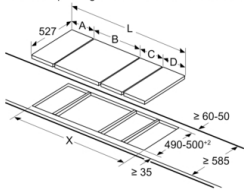

Series 8, Domino gas hob, 30 cm, Ceramic PRB3A6D70

measurements in mm

When installing two Domino units right next to a hob, two assembly kits (HEZ394301) are required.

measurements in mm

When installing two or more Domino units side-by-side, one or more assembly kits are required (2 units = 1 assembly kit, 3 units = 2 assembly kits, etc.).

measurements in mm

Domino combination options with corresponding appliance and cut-out dimensions

Width category:
Appliance width:

	A	B	C	D	L	X		
2x30	306	306	-	-			612	576
1x30, 1x40	306	396	-	-			702	666
1x30, 1x60	306	606	-	-			912	876
1x30, 1x70*	306	710	-	-			1016	980
1x30, 1x80	306	816	-	-			1122	1086
1x30, 1x90	306	916	-	-			1222	1186
2x40	396	396	-	-			792	756
1x40, 1x60	396	606	-	-			1002	966
1x40, 1x70*	396	710	-	-			1106	1070
1x40, 1x80	396	816	-	-			1212	1176
1x40, 1x90	396	916	-	-			1312	1276
3x30	306	306	306	-			918	882
2x30, 1x40	306	306	396	-			1008	972
2x30, 1x60	306	306	606	-			1218	1182
2x30, 1x70*	306	306	710	-			1322	1286
2x30, 1x80	306	306	816	-			1428	1392
2x30, 1x90	306	306	916	-			1528	1492
1x30, 2x40	306	396	396	-			1098	1062
1x30, 1x40, 1x60	306	396	606	-			1308	1272
1x30, 1x40, 1x70*	306	396	710	-			1412	1376
1x30, 1x40, 1x80	306	396	816	-			1518	1482
1x30, 1x40, 1x90	306	396	916	-			1618	1582
2x40, 1x60	396	396	606	-			1398	1362
4x30	306	306	306	306			1224	1188

measurements in mm

Assembly kit (HEZ394301) for Domino

measurements in mm

When installing a Domino unit right next to a hob, an assembly kit (HEZ394301) is required.

B: Dependent on the cut-out depth