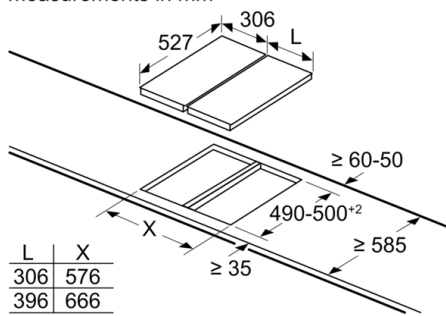

Cutout dimension (X) depending on the combination see table:

measurements in mm

Domino combination options with corresponding appliance and cut-out dimensions

Width category:
Appliance width:

	A	B	C	D	L	X		
2x30	306	306	-	-			612	576
1x30, 1x40	306	396	-	-			702	666
1x30, 1x60	306	606	-	-			912	876
1x30, 1x70*	306	710	-	-			1016	980
1x30, 1x80	306	816	-	-			1122	1086
1x30, 1x90	306	916	-	-			1222	1186
2x40	396	396	-	-			792	756
1x40, 1x60	396	606	-	-			1002	966
1x40, 1x70*	396	710	-	-			1106	1070
1x40, 1x80	396	816	-	-			1212	1176
1x40, 1x90	396	916	-	-			1312	1276
3x30	306	306	306	-			918	882
2x30, 1x40	306	306	396	-			1008	972
2x30, 1x60	306	306	606	-			1218	1182
2x30, 1x70*	306	306	710	-			1322	1286
2x30, 1x80	306	306	816	-			1428	1392
2x30, 1x90	306	306	916	-			1528	1492
1x30, 2x40	306	396	396	-			1098	1062
1x30, 1x40, 1x60	306	396	606	-			1308	1272
1x30, 1x40, 1x70*	306	396	710	-			1412	1376
1x30, 1x40, 1x80	306	396	816	-			1518	1482
1x30, 1x40, 1x90	306	396	916	-			1618	1582
2x40, 1x60	396	396	606	-			1398	1362
4x30	306	306	306	306			1224	1188

measurements in mm

Assembly kit (HEZ394301) for Domino

measurements in mm

When installing a Domino unit right next to a hob, an assembly kit (HEZ394301) is required.

B: Dependent on the cut-out depth

Series 8, Domino gas hob, 30 cm, Ceramic PRB3A6D70

measurements in mm

When installing two or more Domino units side-by-side, one or more assembly kits are required (2 units = 1 assembly kit, 3 units = 2 assembly kits, etc.).

- * Minimum distance from the hob cut-out to the wall
- ** Position of gas connection in the cut-out
- *** With fitted oven underneath, possibly more; see space requirements for the oven

measurements in mm