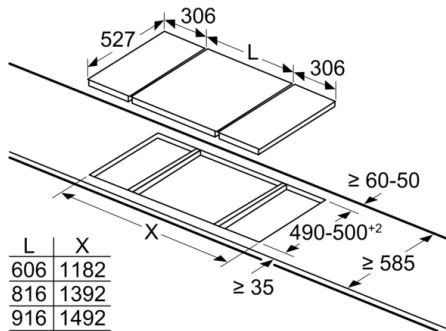

Series 8, Domino gas hob, 30 cm, Ceramic PRB3A6D70

measurements in mm

When installing two Domino units right next to a hob, two assembly kits (HEZ394301) are required.

measurements in mm