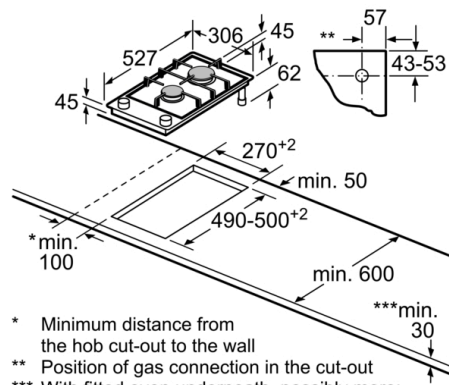

Cutout dimension (X) depending on the combination see table:

measurements in mm

Domino combination options with corresponding appliance and cut-out dimensions

Width category:
Appliance width:

	A	B	C	D	L	X		
2x30	306	306	-	-			612	576
1x30, 1x40	306	396	-	-			702	666
1x30, 1x60	306	606	-	-			912	876
1x30, 1x70*	306	710	-	-			1016	980
1x30, 1x80	306	816	-	-			1122	1086
1x30, 1x90	306	916	-	-			1222	1186
2x40	396	396	-	-			792	756
1x40, 1x60	396	606	-	-			1002	966
1x40, 1x70*	396	710	-	-			1106	1070
1x40, 1x80	396	816	-	-			1212	1176
1x40, 1x90	396	916	-	-			1312	1276
3x30	306	306	306	-			918	882
2x30, 1x40	306	306	396	-			1008	972
2x30, 1x60	306	306	606	-			1218	1182
2x30, 1x70*	306	306	710	-			1322	1286
2x30, 1x80	306	306	816	-			1428	1392
2x30, 1x90	306	306	916	-			1528	1492
1x30, 2x40	306	396	396	-			1098	1062
1x30, 1x40, 1x60	306	396	606	-			1308	1272
1x30, 1x40, 1x70*	306	396	710	-			1412	1376
1x30, 1x40, 1x80	306	396	816	-			1518	1482
1x30, 1x40, 1x90	306	396	916	-			1618	1582
2x40, 1x60	396	396	606	-			1398	1362
4x30	306	306	306	306			1224	1188

measurements in mm

Assembly kit (HEZ394301) for Domino

measurements in mm

When installing a Domino unit right next to a hob, an assembly kit (HEZ394301) is required.

B: Dependent on the cut-out depth

Series 8, Domino gas hob, 30 cm, Ceramic PRB3A6D70

measurements in mm

When installing two or more Domino units side-by-side, one or more assembly kits are required (2 units = 1 assembly kit, 3 units = 2 assembly kits, etc.).

- * Minimum distance from the hob cut-out to the wall
- ** Position of gas connection in the cut-out
- *** With fitted oven underneath, possibly more; see space requirements for the oven