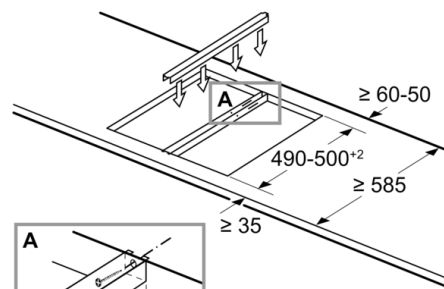

B: Dependent on the cut-out depth